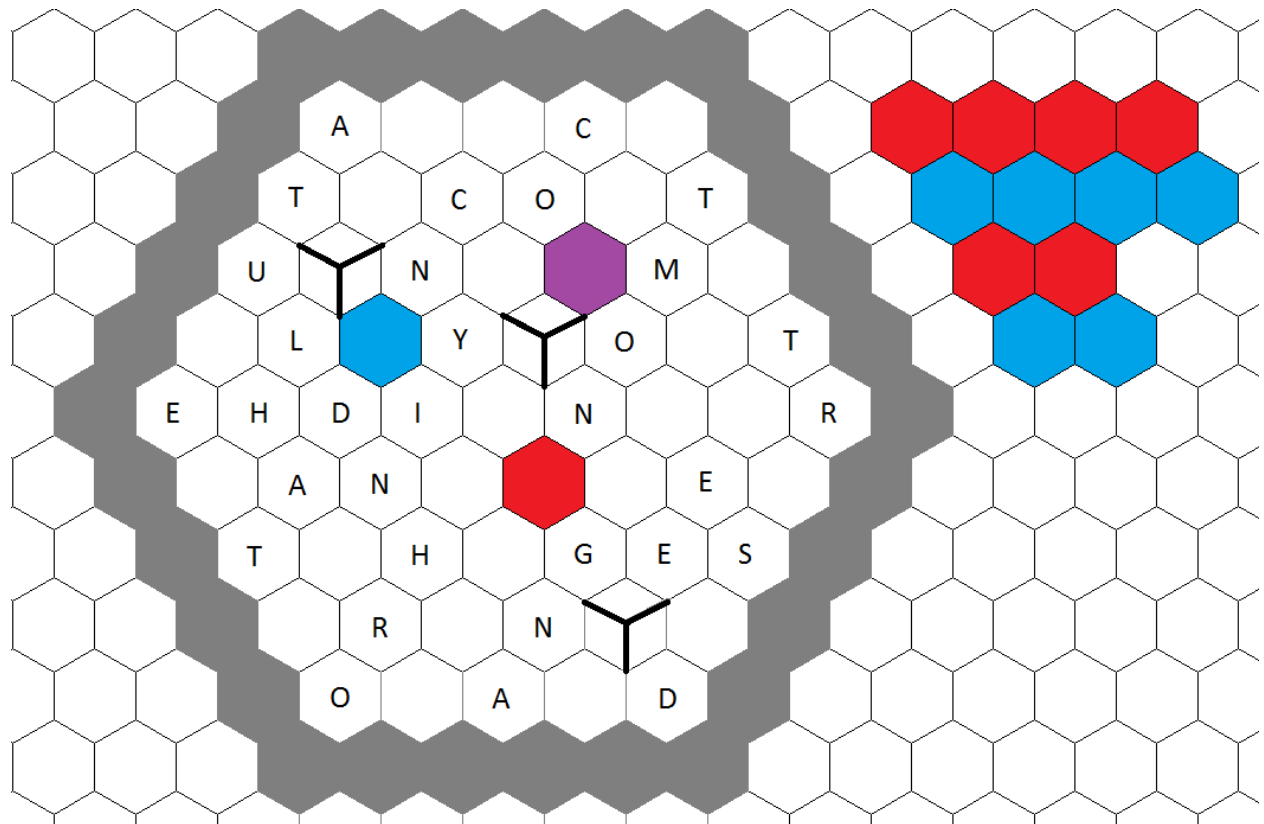

From: Nathan Baird

Damaged Engines