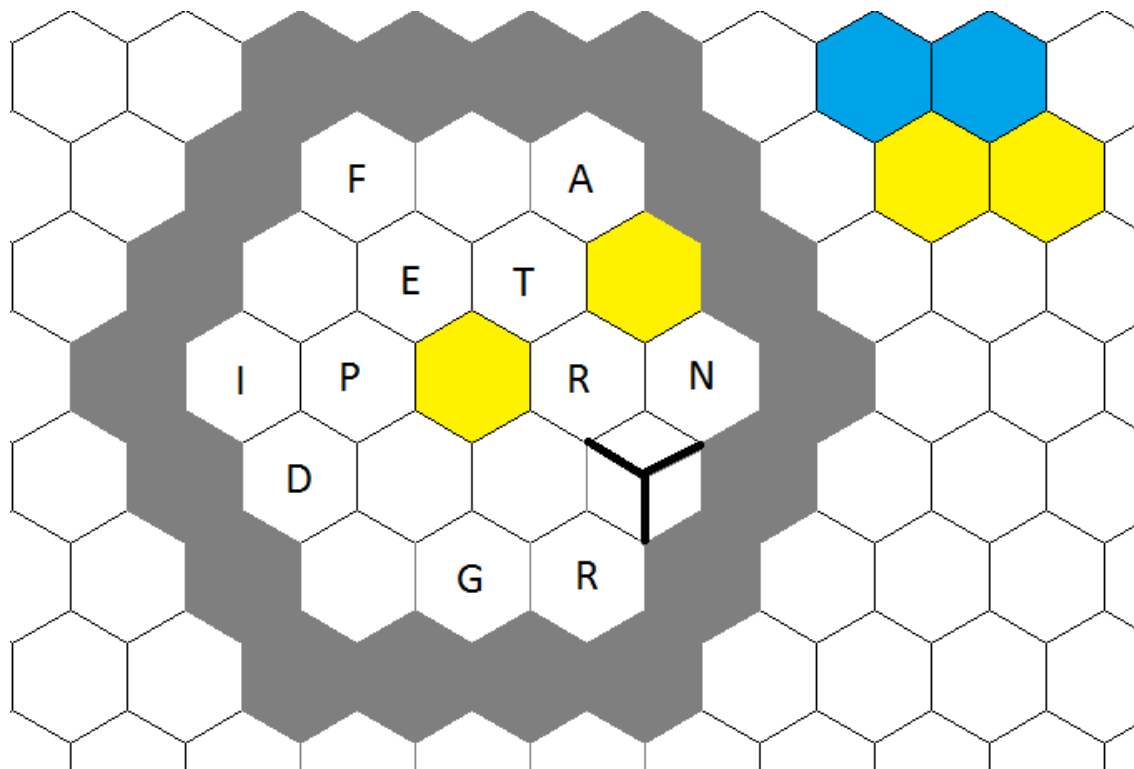

From: Nathan Baird

Damaged Engines

Our engines were damaged in a recent attack. Can you help put the relays back in the appropriate power chambers? We know the size and color of the relays that belong in each engine, we just don't know where. Besides some residual energy signatures in each engine, we also know that

- No relays of the same color can overlap in an engine
- No relays of the same size can be inserted in the same place in an engine

We've managed to assemble our short range impulse engine above. Can you reassemble the rest of the relays into the engines so we can be on our way?