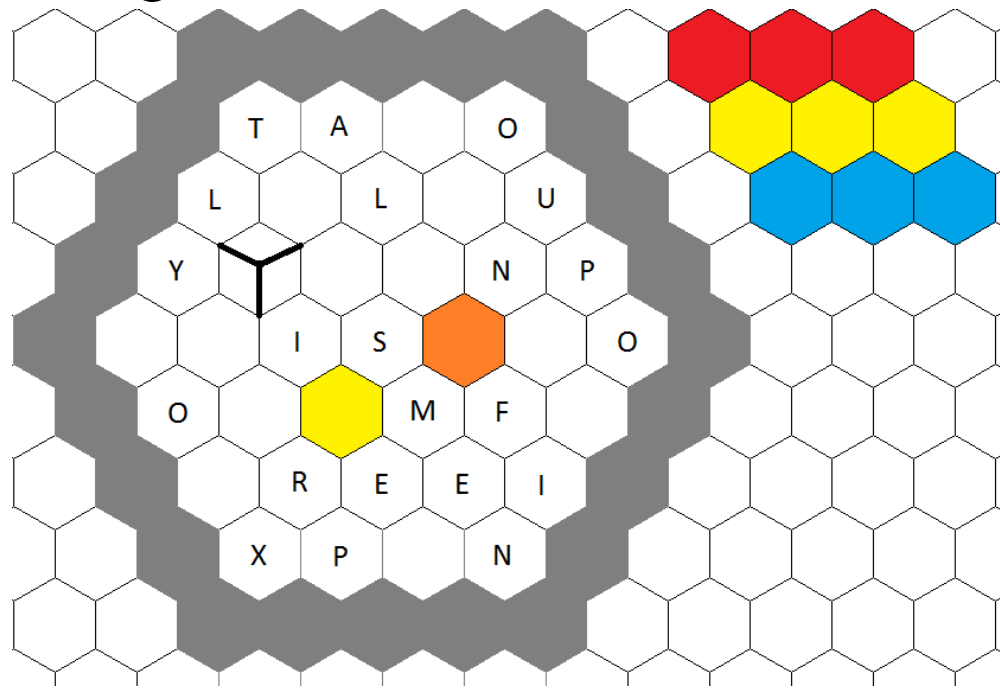

From: Nathan Baird

Damaged Engines